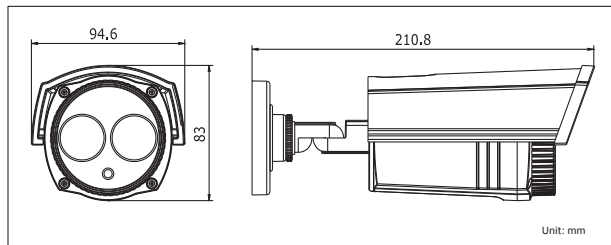

## Features

- Up to 1.3 megapixel (1280 × 960) resolution
- Standard video compression with high compression ratio
- Progressive scan CMOS, capture motion video without missed margin
- Support dual stream, and the substream for mobile surveillance
- EXIR Infrared LED, Approx.30 meters IR range
- IR cut filter with auto switch
- PoE (Power over Ethernet)
- Ingress Protection level: IP66
- Electronic shutter for different surveillance environments
- Other functions: alarm mirror, etc.

## Dimensions