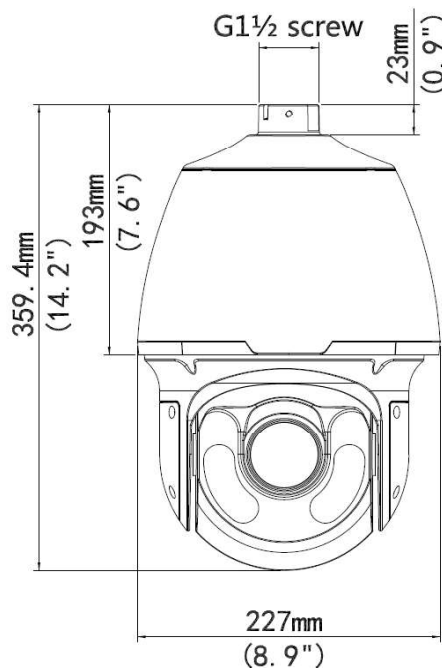

Specifications

	Fu IPC 8802PJ-30X		Fu IPC 8802PJ-30X(P)		
Camera					
Sensor	1/2.8", progressive scan, 2.0 megapixel, CMOS				
Lens	4.5 ~ 135 mm , AF automatic focusing and motorized zoom lens				
Digital Zoom	16				
Optical Zoom	30				
DORI Distance	Lens	Detect(m)	Observe(m)	Recognize(m)	Identify(m)
	4.5mm	69.8	27.9	14	7
	135mm	2094.8	837.9	419	209.5
Angle of View (H)	71.7°~ 2.4°				
Angle of View (V)	43.4°~1.3°				
Angle of View (O)	88.2°~2.8°				
Shutter	Auto/Manual; shutter time: 1 ~ 1/100000 s				
Minimum Illumination	Colour: 0.01 lux (F1.5, AGC ON) Black&White: 0.005 Lux (F1.0 AGC ON) 0 lux with IR				
Iris	Auto/Manual; F1.5 ~ F4.0				
Day/Night	IR-cut filter with auto switch (ICR)				
Digital noise reduction	2D/3D DNR				
S/N	>52dB				
IR Range	Up to 150 m (492 ft)				
Defog	Digital Defog				
WDR	120dB				
Video					
Video Compression	Ultra 265, H.265, H.264, MJPEG				
H.264 code profile	Baseline profile, Main Profile, High Profile				
Triple Frame Rate	Main Stream: 2MP (1920×1080): Max. 30 fps; Sub Stream: 2MP (1920×1080): Max. 30 fps;				

FU IPC 8802PJ-30X(P)

IP Camera

	Output: impedance 600 Ω; amplitude 2 V [p-p]	
Alarm I/O	1/ 1	
Network	1RJ45 10M/100M Base-TX Ethernet	
General		
Power	24 V AC±25%, 24 V DC±25%	24 V AC±25%, 24 V DC±25%, PoE (PSE Required)
	Power consumption: 9 ~ 42W	
Dimensions(ØxH)	Ø227x359.4 mm (Ø8.9" x 14.2")	
Weight	5.28 kg (11.6lb)	
Working Environment	-40°C ~ 65°C (-40°F ~ 149°F), Humidity:10%~95% RH(non-condensing)	
Ingress Protection	IP66 , NEMA4X	
Vandal Resistant	IK10	

Dimensions

Installation

Pendant mount

Standing pole mount

Wall mount

Corner mount

Pole mount