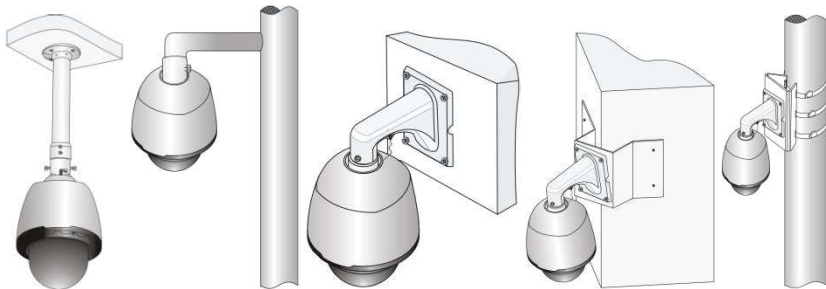

FU IPC 8802PJ-30X(P)

IP Camera

	Output: impedance 600 Ω; amplitude 2 V [p-p]	
Alarm I/O	1/ 1	
Network	1RJ45 10M/100M Base-TX Ethernet	
General		
Power	24 V AC±25%, 24 V DC±25%	24 V AC±25%, 24 V DC±25%, PoE (PSE Required)
	Power consumption: 9 ~ 42W	
Dimensions(ØxH)	Ø227x359.4 mm (Ø8.9" x 14.2")	
Weight	5.28 kg (11.6lb)	
Working Environment	-40°C ~ 65°C (-40°F ~ 149°F), Humidity:10%~95% RH(non-condensing)	
Ingress Protection	IP66 , NEMA4X	
Vandal Resistant	IK10	

Dimensions

Installation

Pendant mount

Standing pole mount

Wall mount

Corner mount

Pole mount