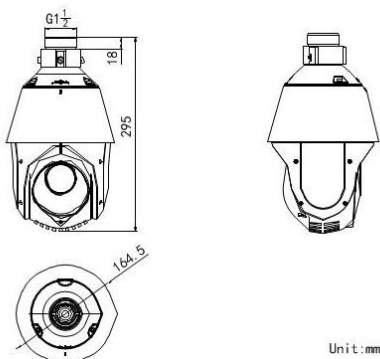

Dimensions

Accessories

Model	Fu HDTV 2AE4123	Fu HDTV 2AE4223
Camera Module		
Image Sensor	1/3" Progressive Scan CMOS	
Min. Illumination	Color: 0.05Lux@(F1.6,AGC ON); B/W: 0.005Lux@(F1.6,AGC ON), 0 Lux with IR	
Max. Image Resolution	1280 × 720	1920 x 1080
Focal Length	4-92.0mm, 23x	
Digital Zoom	16X	
Zoom Speed	Approx.3s(Optical Wide~Tele)	
Angle of View	49-2.2 degree(Wide~Tele)	
Min. Working Distance	10~1,000mm(Wide~Tele)	
Aperture Range	F1.4-F3.5	
Focus Mode	Auto / Semiautomatic / Manual	
DWDR	Support	
S / N Ratio	≥ 50dB	
Shutter Time	1-1/10,000s	
AGC	Auto / Manual	
White Balance	Auto / Manual / ATW / Indoor / Outdoor	
Day & Night	IR Cut Filter	
Privacy Mask	8 privacy masks programmable; a maximum of 8 zones can be masked simultaneously on the same video screen	
Enhancement	3D DNR, BLC, EIS	
Pan and Tilt		
Range	Pan:360° endless; Tilt: -15°~90°(Auto Flip)	
Speed	Pan Manual Speed: 0.1~80°/s, Pan Preset Speed: 80°/s Tilt Manual Speed: 0.1~80°/s, Tilt Preset Speed: 80°/s	
Number of Preset	256	
Patrol	8 patrols, up to 32 presets per patrol	
Pattern	4 patterns, with the total recording time not less than 10 minutes	
Park Action	Preset / Patrol / Pattern / Pan scan / Tilt scan / Panorama scan	
Scheduled Task	Preset / Patrol / Pattern / Pan scan / Tilt scan / Panorama scan	
RS-485 communication diagnosis	Support	
Infrared		
IR Distance	Up to 100m	
IR Intensity	Automatically adjusted, depending on the zoom ratio	
Input/ Output		
Turbo HD Output	1 turbo HD720P/1080P output, 1.0V[p-p] / 75Ω, NTSC (or PAL) composite, BNC	
CVBS Output	1.0V[p-p] / 75Ω, NTSC (or PAL) composite, BNC	
RS-485 Interface	Half-duplex mode Self-adaptive HIKVISION, Pelco-P, Pelco-D protocol	
UTC function	HIKVISION_C	
General		
Menu Language	English	
Power	12VDC, Max.18W	
Working Temperature / Humidity	-30 °C-65°C(-22°F-149°F) 90% or less	
Protection Level	IP66 standard TVS 4,000V lightning protection, surge protection and voltage transient protection	
Mounting	Various mounting modes optional	
Dimensions	Φ164.5(mm)×295(mm)	
Weight (approx.)	2Kg (4.41lbs)	
Mount Option (only suitable for outdoor dome)	Long-arm wall mount: DS-1602ZJ; Corner mount: DS-1602ZJ-corner; Pole Mount: DS-1602ZJ-pole; Power box mount: DS-1602ZJ-box; Swan-neck mount: DS-1619ZJ	